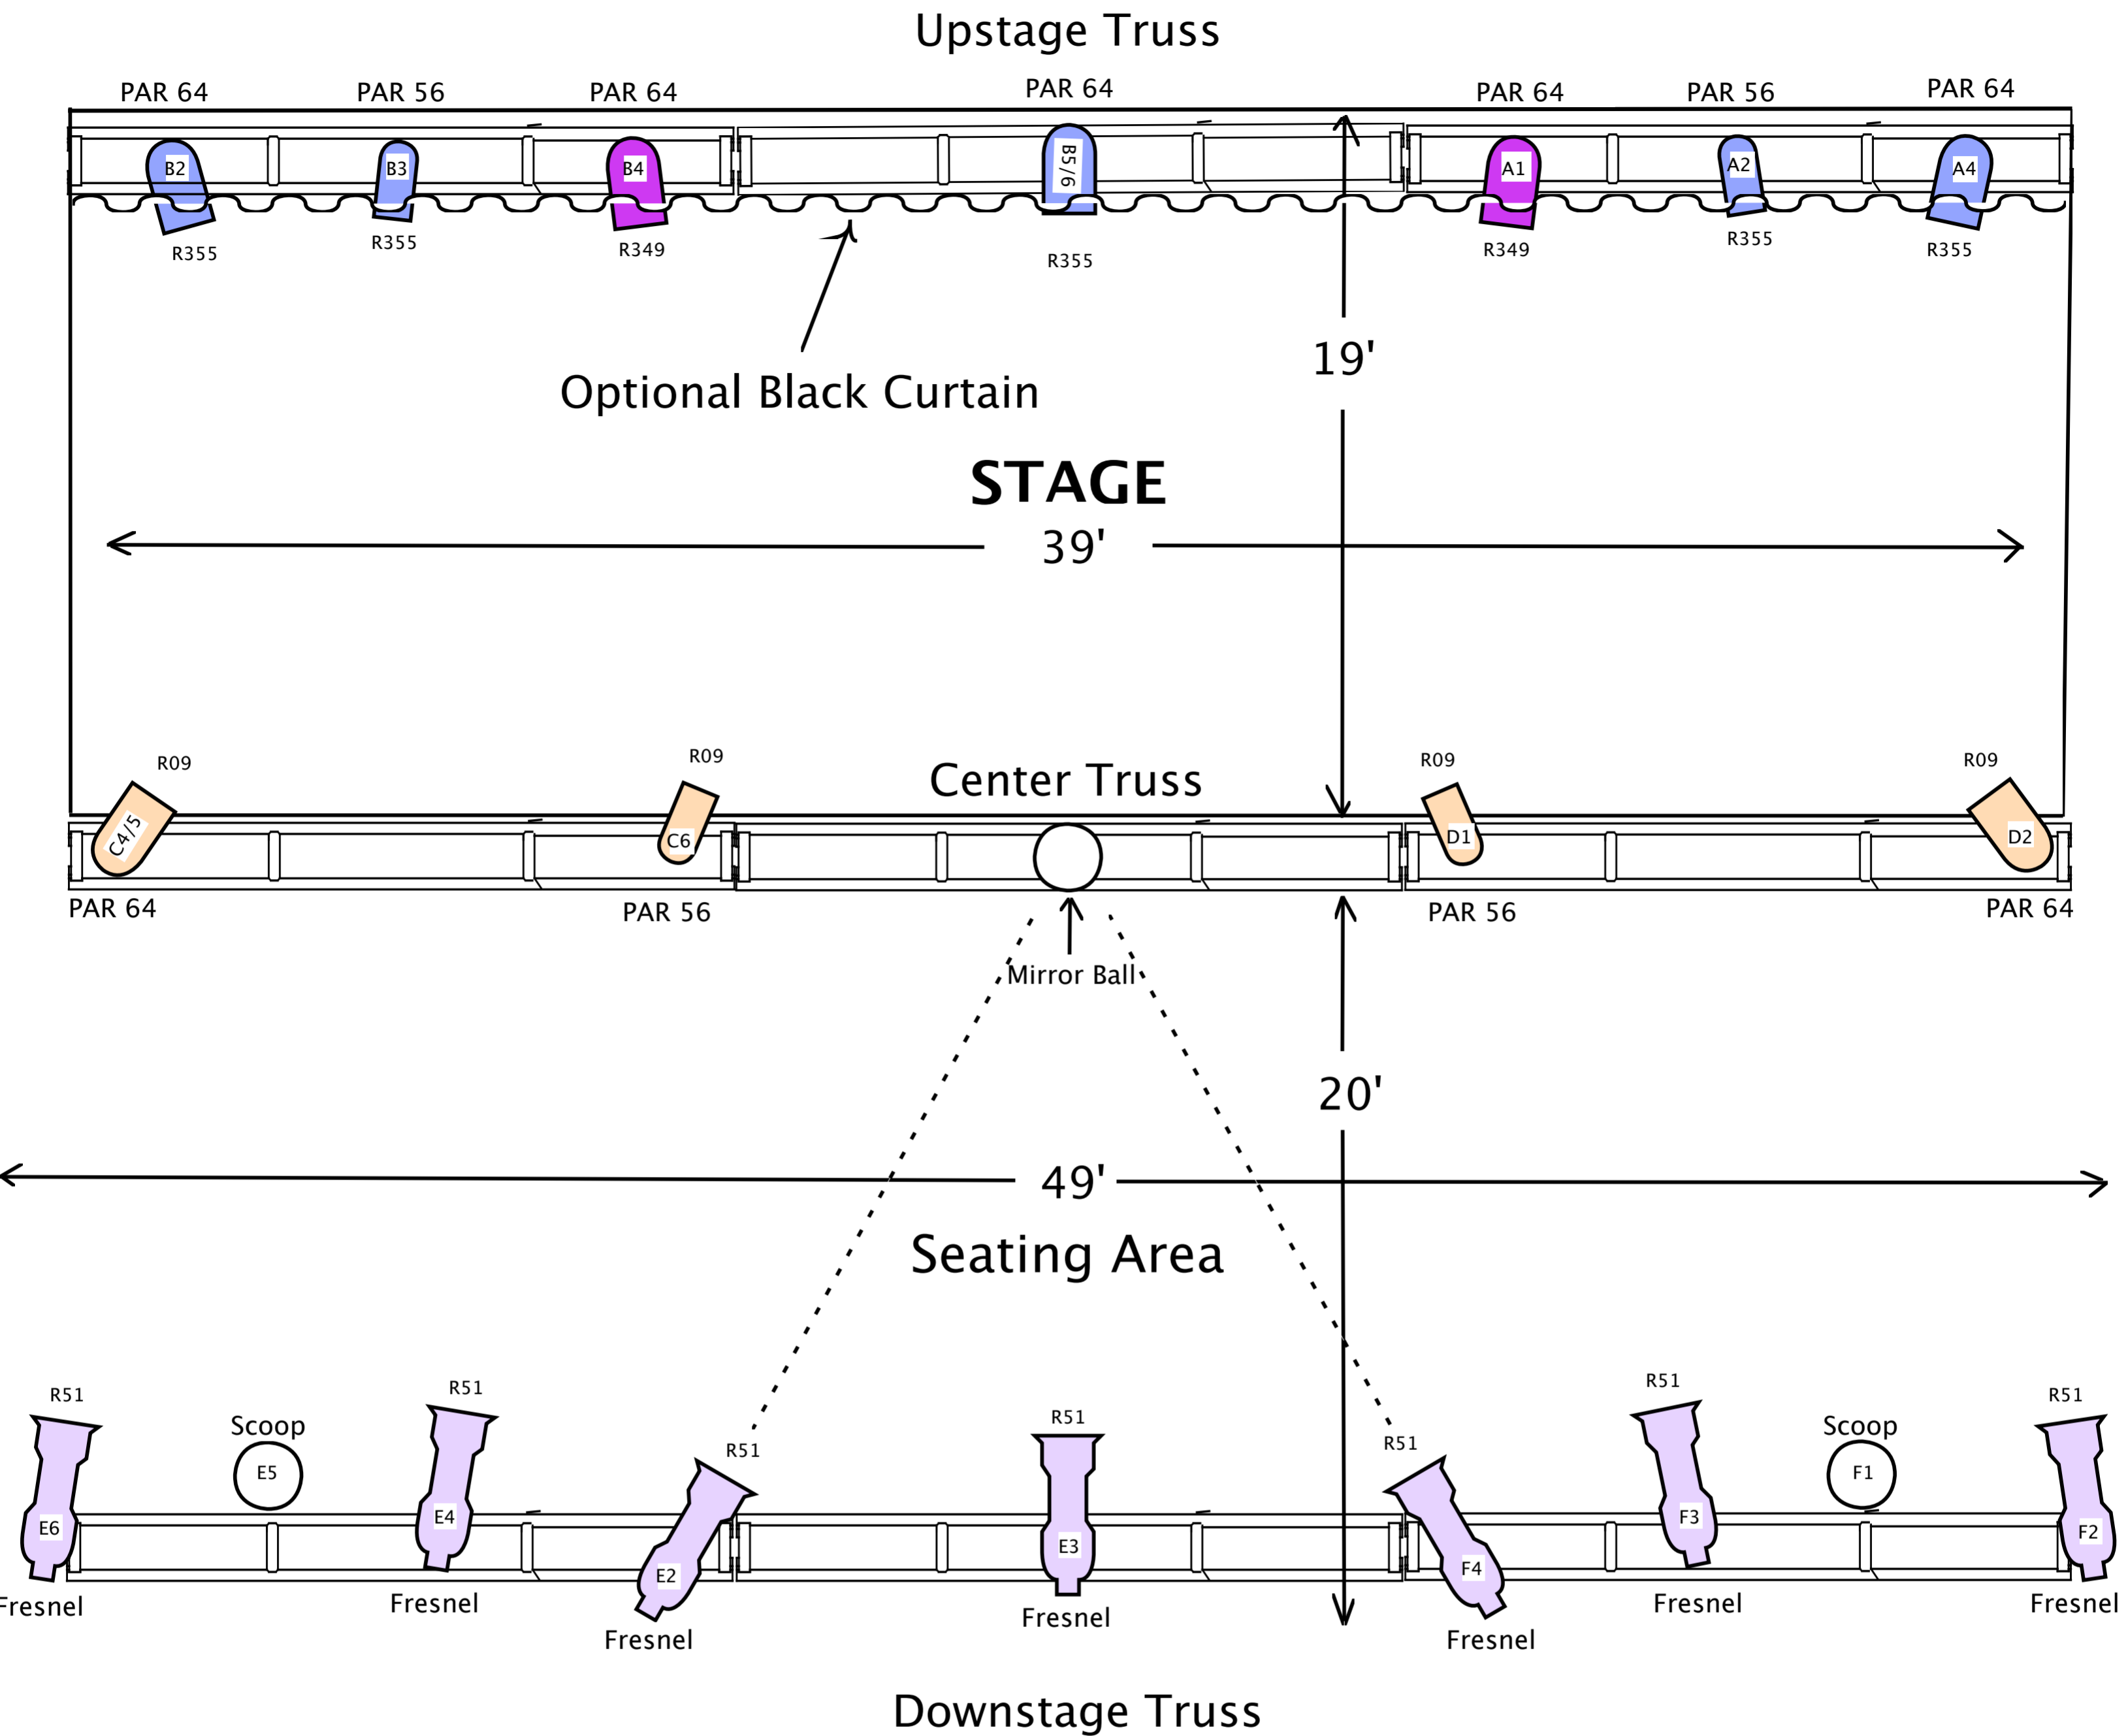

Stage/Event Space

A-E With Numeric Values are Dimmer Pack Breakout Cable Stage Pin Connections

R355- Rosco "Pale Violet"

R349- Rosco "Fischer Fuchia"

R09- Rosco "Pale Amber Gold"

R51- Rosco "Surprise Pink"